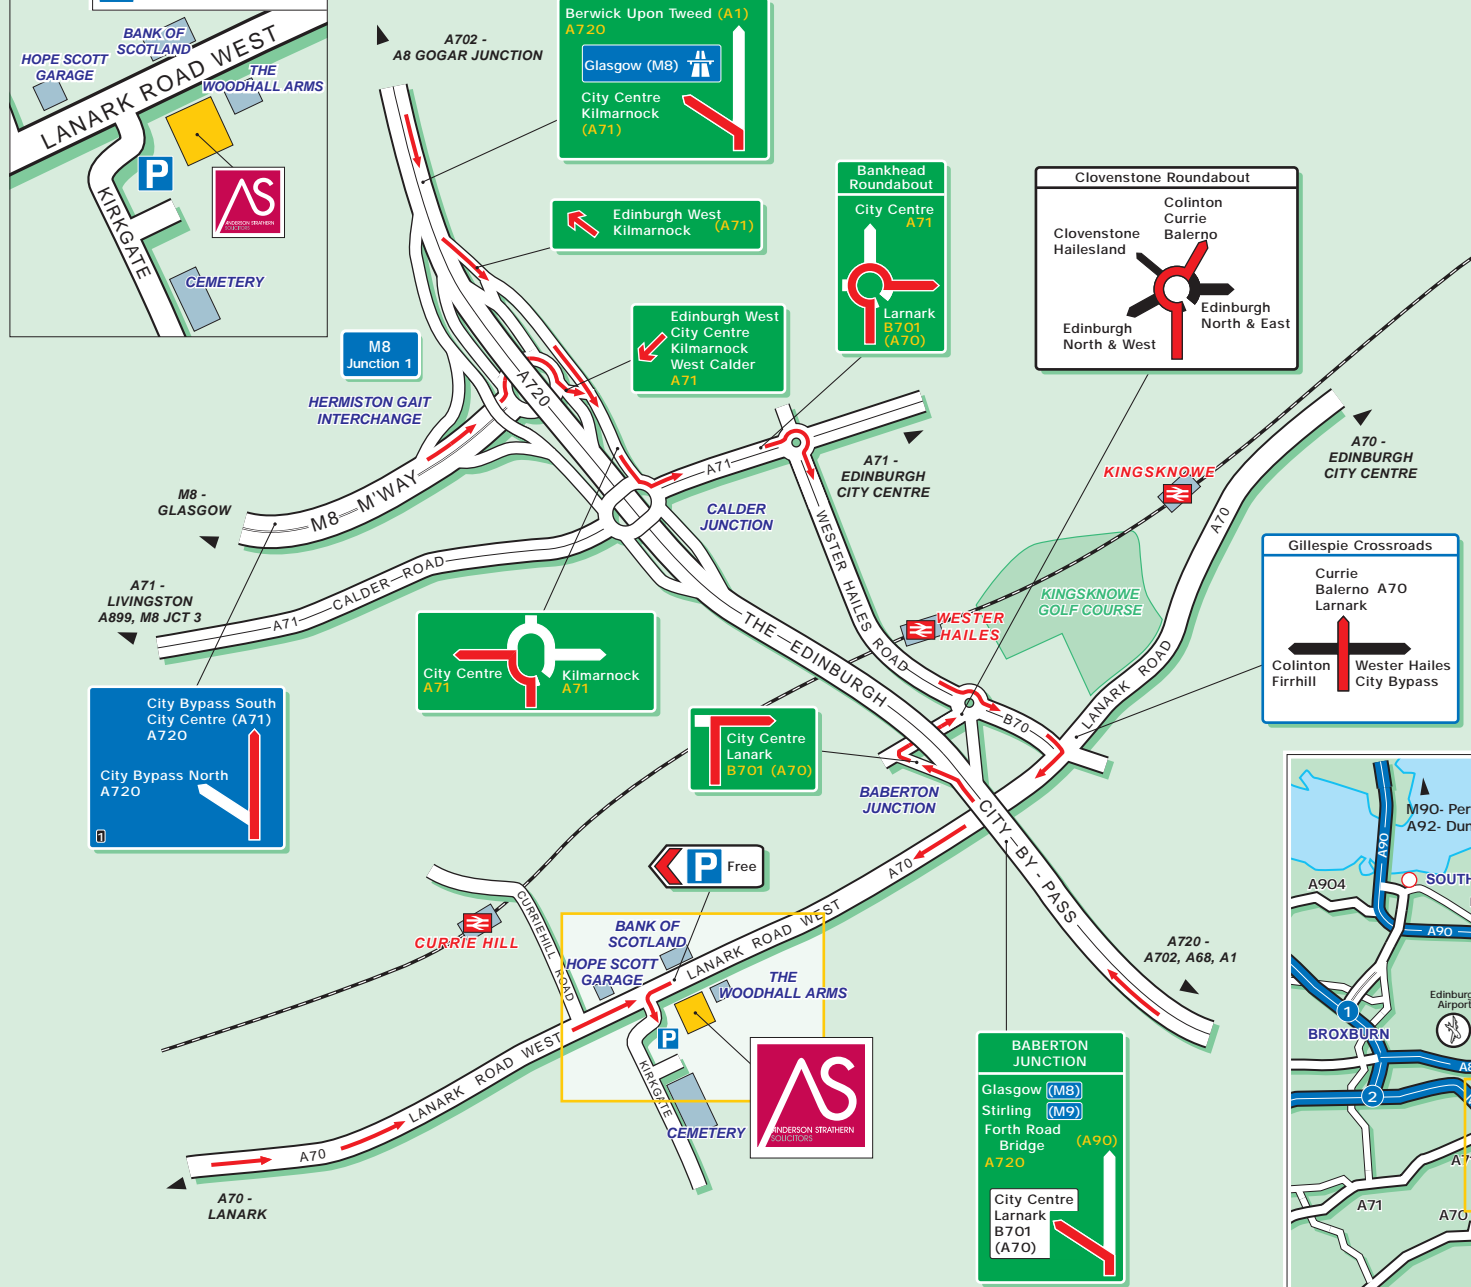

Section Detail